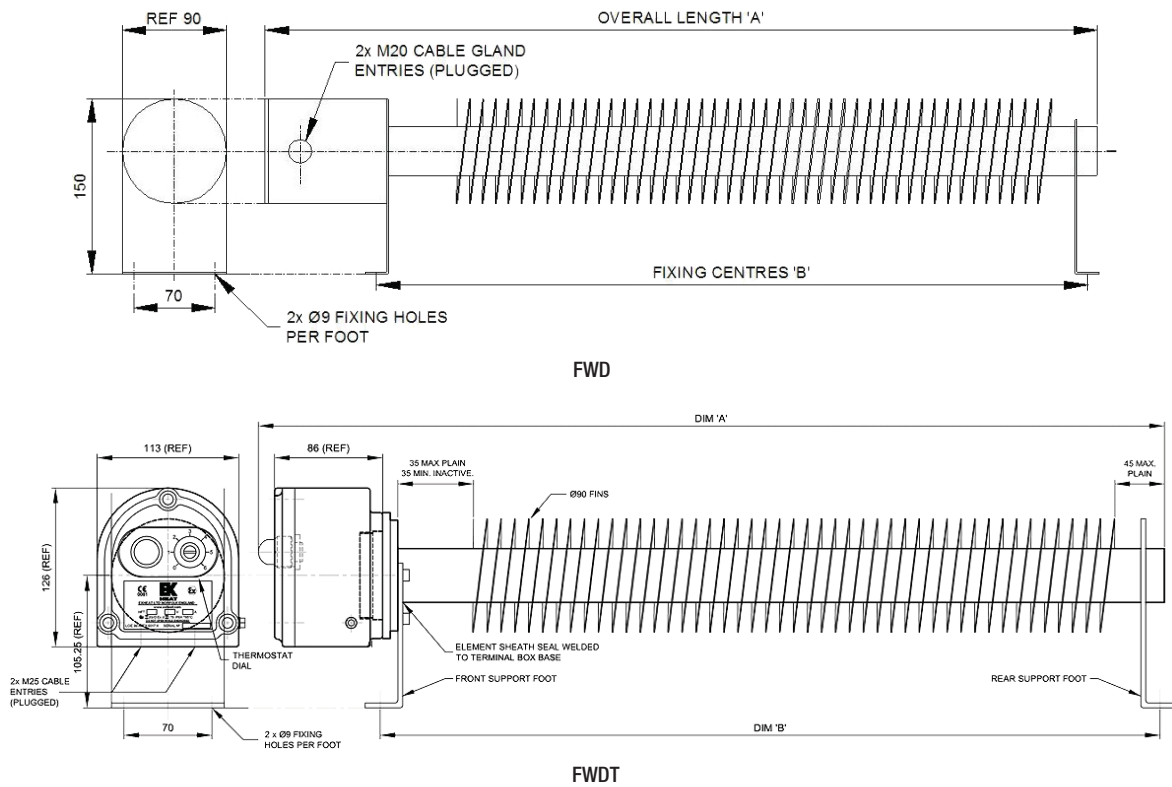

#### Ordering data

Code	Housing	Power	Temp. class	Max. surface temp.	Thermostat	Cable entry	Weight
FWD-500-T3-230	lightweight coated mild steel	500W	T3	200°C	✗	2 x M20	9 kg
FWD-1000-T3-230	lightweight coated mild steel	1000W	T3	200°C	✗	2 x M20	12 kg
FWD-1500-T3-230	lightweight coated mild steel	1500W	T3	200°C	✗	2 x M20	17 kg
FWD-2000-T3-230	lightweight coated mild steel	2000W	T3	200°C	✗	2 x M20	20 kg
FWD-500-T4-230	lightweight coated mild steel	500W	T4	135°C	✗	2 x M20	12 kg
FWD-750-T4-230	lightweight coated mild steel	750W	T4	135°C	✗	2 x M20	17 kg
FWD-1000-T4-230	lightweight coated mild steel	1000W	T4	135°C	✗	2 x M20	20 kg
FWDT-500-T3-230	powder coated aluminium	500W	T3	200°C	✓	2 x M25	9 kg
FWDT-1000-T3-230	powder coated aluminium	1000W	T3	200°C	✓	2 x M25	12 kg
FWDT-1500-T3-230	powder coated aluminium	1500W	T3	200°C	✓	2 x M25	17 kg
FWDT-2000-T3-230	powder coated aluminium	2000W	T3	200°C	✓	2 x M25	20 kg
FWDT-500-T4-230	powder coated aluminium	500W	T4	135°C	✓	2 x M25	12 kg
FWDT-750-T4-230	powder coated aluminium	750W	T4	135°C	✓	2 x M25	17 kg
FWDT-1000-T4-230	powder coated aluminium	1000W	T4	135°C	✓	2 x M25	20 kg

#### Dimensional sketches

Product code	Dimensions	
	A	B
FWD-500-T3-230	800	670
FWD-1000-T3-230	1300	1170
FWD-1500-T3-230	1900	1770
FWD-2000-T3-230	2450	2320
FWD-500-T4-230	1300	1170
FWD-750-T4-230	1900	1770
FWD-1000-T4-230	2450	2320
FWDT-500-T3-230	800	670
FWDT-1000-T3-230	1300	1170
FWDT-1500-T3-230	1900	1770
FWDT-2000-T3-230	2450	2320
FWDT-500-T4-230	1300	1170
FWDT-750-T4-230	1900	1770
FWDT-1000-T4-230	2450	2320